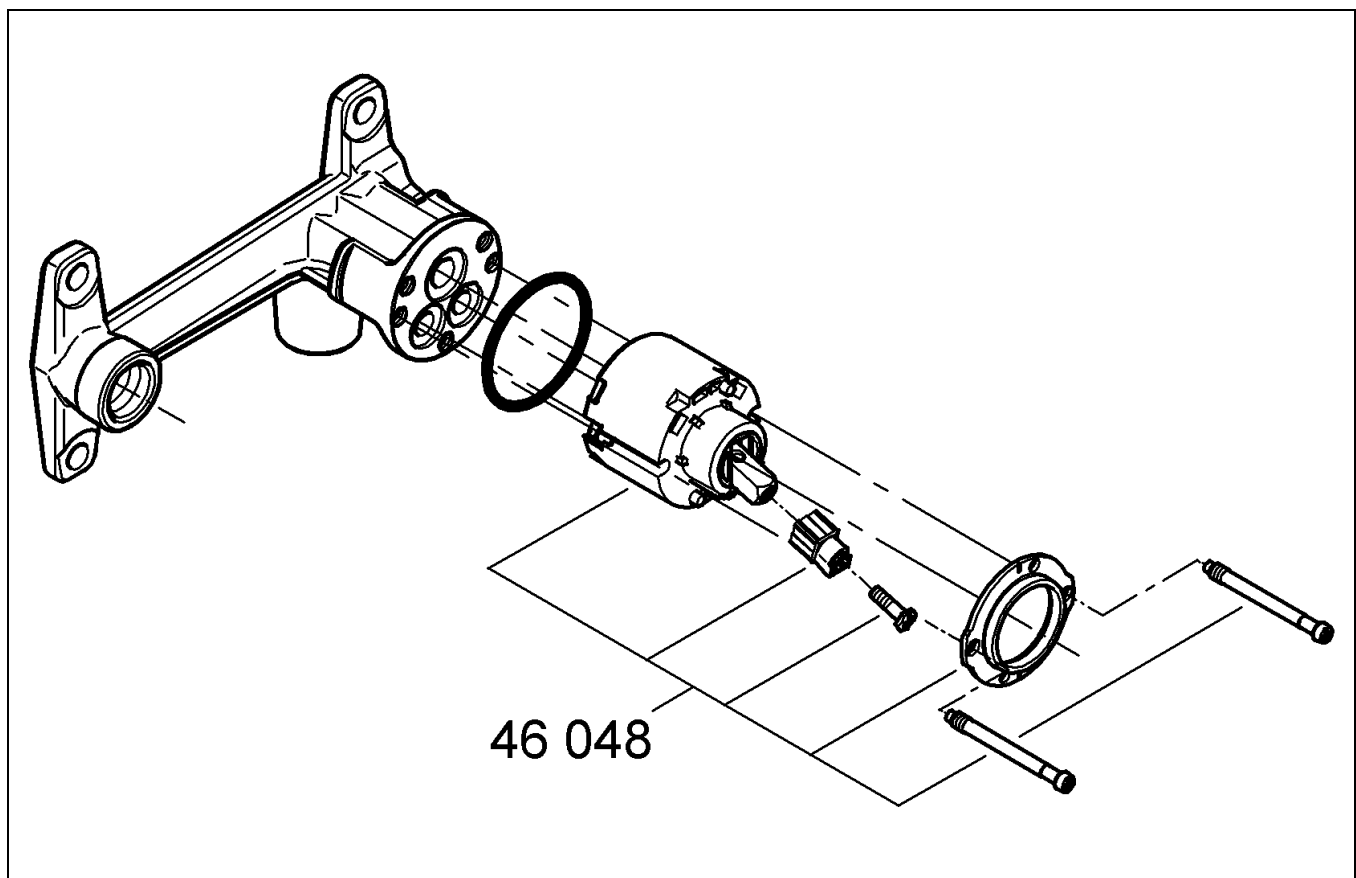

33 769

D1	I3	N5	GR7	TR9	BG11	RO13
GB1	NL3	FIN5	CZ7	SK9	EST11	CN13
F2	S4	PL6	H8	SLO10	LV12	RUS14
E2	DK4	UAE6	P8	HR10	LT12	

Design & Quality Engineering GROHE Germany

94.876.131/ÄM 207105/05.10

GROHE

ENJOY WATER®