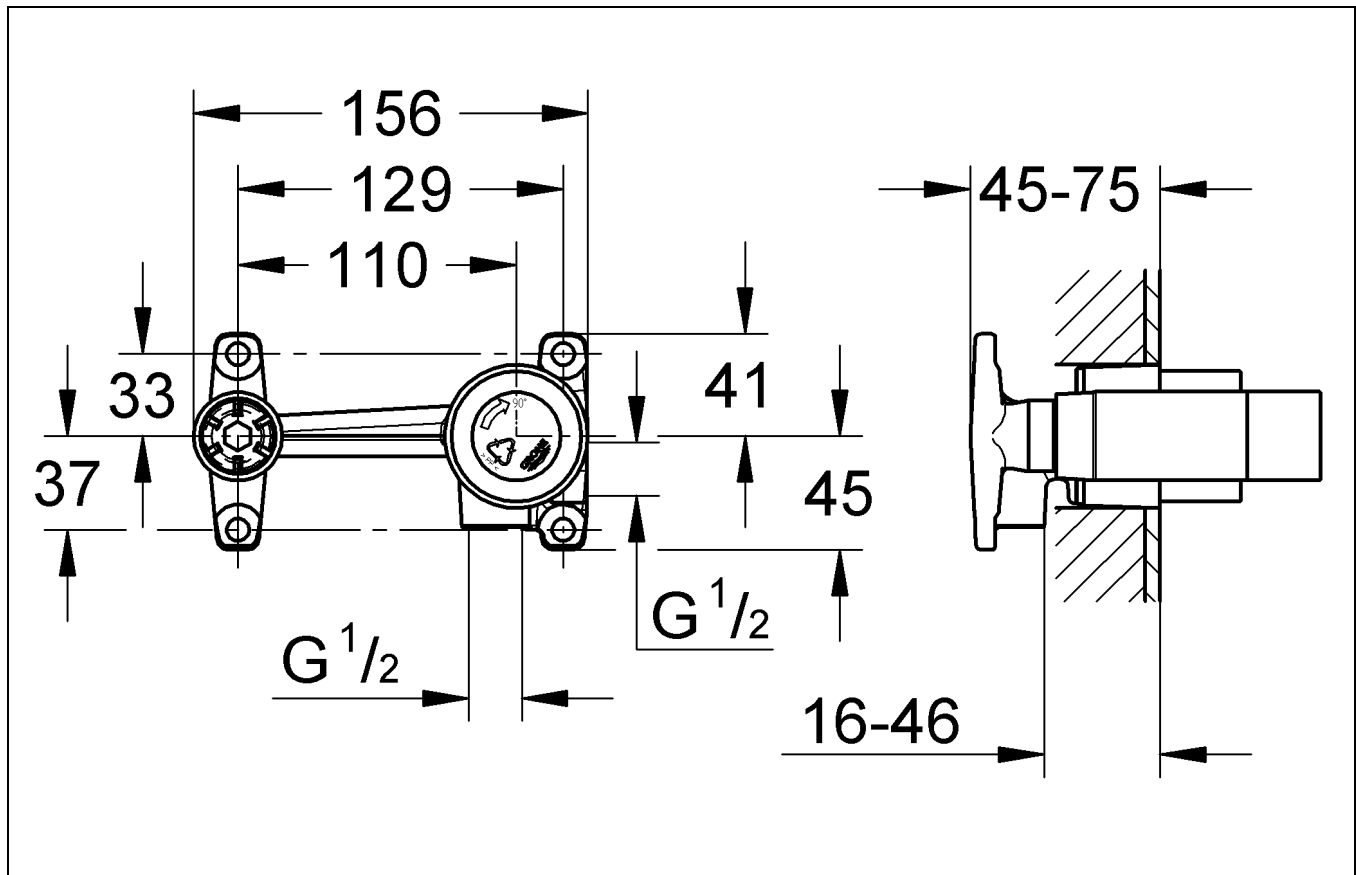

33 769

D1	I3	N5	GR7	TR9	BG11	RO13
GB1	NL3	FIN5	CZ7	SK9	EST11	CN13
F2	S4	PL6	H8	SLO10	LV12	RUS14
E2	DK4	UAE6	P8	HR10	LT12	

Design & Quality Engineering GROHE Germany

94.876.131/ÄM 207105/05.10

GROHE

ENJOY WATER®