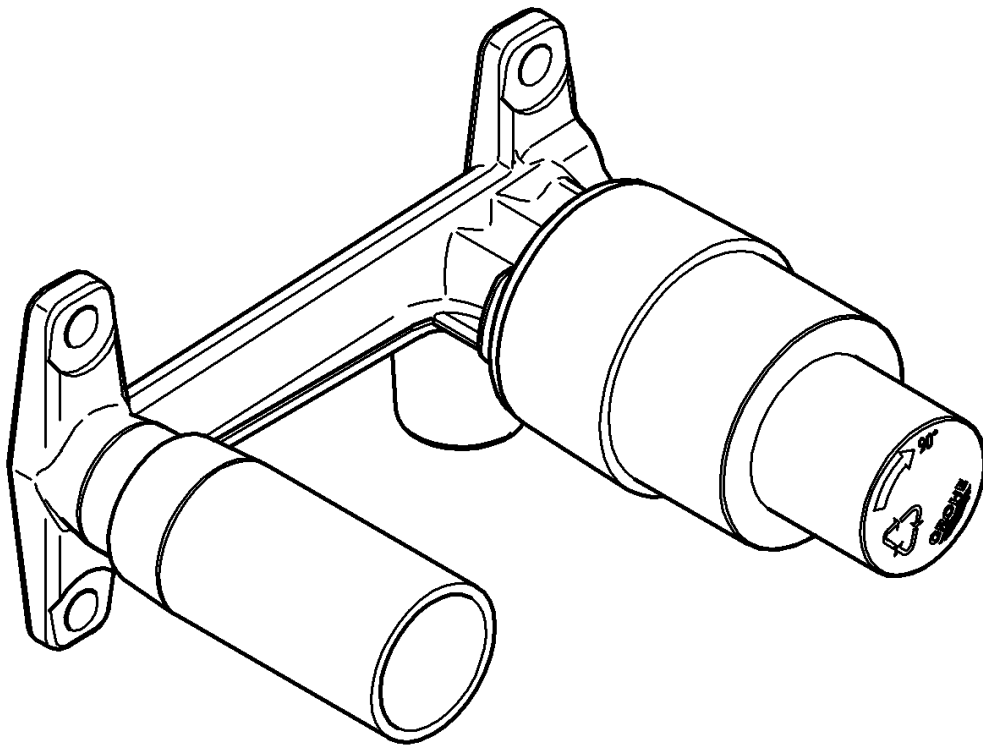

33 769

D1	I3	N5	GR7	TR9	BG11	RO13
GB1	NL3	FIN5	CZ7	SK9	EST11	CN13
F2	S4	PL6	H8	SLO10	LV12	RUS14
E2	DK4	UAE6	P8	HR10	LT12	

Design & Quality Engineering GROHE Germany

94.876.131/ÄM 207105/05.10

GROHE

ENJOY WATER®