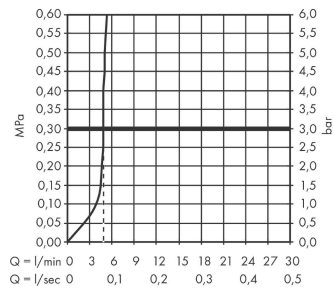

Bidette hand shower 1jet E EcoSmart+ for mixed water with shower holder and shower hose 125 cm

Finish: **Chrome** Article Number: **29233000**

Description

product features

- consists of: bidette hand shower, shut-off valve with integrated shower holder, shower hose
- shower head size: 28 mm
- integrated support function
- maximum flow rate at 3 bar: 5 l/min
- minimum flow pressure: 1 bar
- operating pressure: min. 1 bar/max. 10 bar
- pivot connector prevents hose from tangling
- for shower hoses with conical or cylindrical nut on both sides
- with non-return valve
- wall supports of metal
- wall mounting: screw fastening
- rinseable screen seal
- not intrinsically safe against backflow
- not suitable for operation in countries with valid EN 1717
- EU taxonomy: max. 6 l/min - Substantial Contribution (SC) possible

Technology

Product image

Scale drawing

Bidette hand shower 1jet E EcoSmart+ for mixed water with shower holder and shower hose 125 cm

Finish: **Chrome** Article Number: **29233000**

Flowchart

Bidette hand shower 1jet E EcoSmart+ for mixed water with shower holder and shower hose 125 cm

Finish: **Chrome** Article Number: **29233000**

Exploded Drawing

Year of production: >10/22

Bidette hand shower 1jet E EcoSmart+ for mixed water with shower holder and shower hose 125 cm

Finish: **Chrome** Article Number: **29233000**