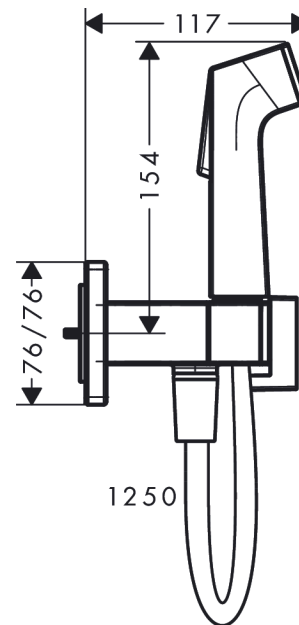

Bidette hand shower 1jet E EcoSmart+ for mixed water with shower holder and shower hose 125 cm

Finish: **Chrome** Article Number: **29233000**

Description

product features

- consists of: bidette hand shower, shut-off valve with integrated shower holder, shower hose
- shower head size: 28 mm
- integrated support function
- maximum flow rate at 3 bar: 5 l/min
- minimum flow pressure: 1 bar
- operating pressure: min. 1 bar/max. 10 bar
- pivot connector prevents hose from tangling
- for shower hoses with conical or cylindrical nut on both sides
- with non-return valve
- wall supports of metal
- wall mounting: screw fastening
- rinseable screen seal
- not intrinsically safe against backflow
- not suitable for operation in countries with valid EN 1717
- EU taxonomy: max. 6 l/min - Substantial Contribution (SC) possible

Technology

Product image

Scale drawing

Bidette hand shower 1jet E EcoSmart+ for mixed water with shower holder and shower hose 125 cm

Finish: **Chrome** Article Number: **29233000**

Flowchart

Bidette hand shower 1jet E EcoSmart+ for mixed water with shower holder and shower hose 125 cm

Finish: **Chrome** Article Number: **29233000**

Exploded Drawing

Year of production: >10/22

Bidette hand shower 1jet E EcoSmart+ for mixed water with shower holder and shower hose 125 cm

Finish: **Chrome** Article Number: **29233000**

Spare part list

Year of production: >10/22

Pos.	Description	Article Number	PC	PU
1	handle	94570000	10	1
2	handle fixing set	94565000	1	1
3	shut off unit	94566000	8	1
4	handshower	94572000	10	1
5	guide	94635000	2	1
6	shower hose Isiflex'B 1,25 m	28272000	99	1
7	seal	98058000	1	1
8	filter packing	94246000	1	1
9	escutcheon	94571000	8	1
10	non return valve	93250000	5	1
11	extension set	94574000	8	1