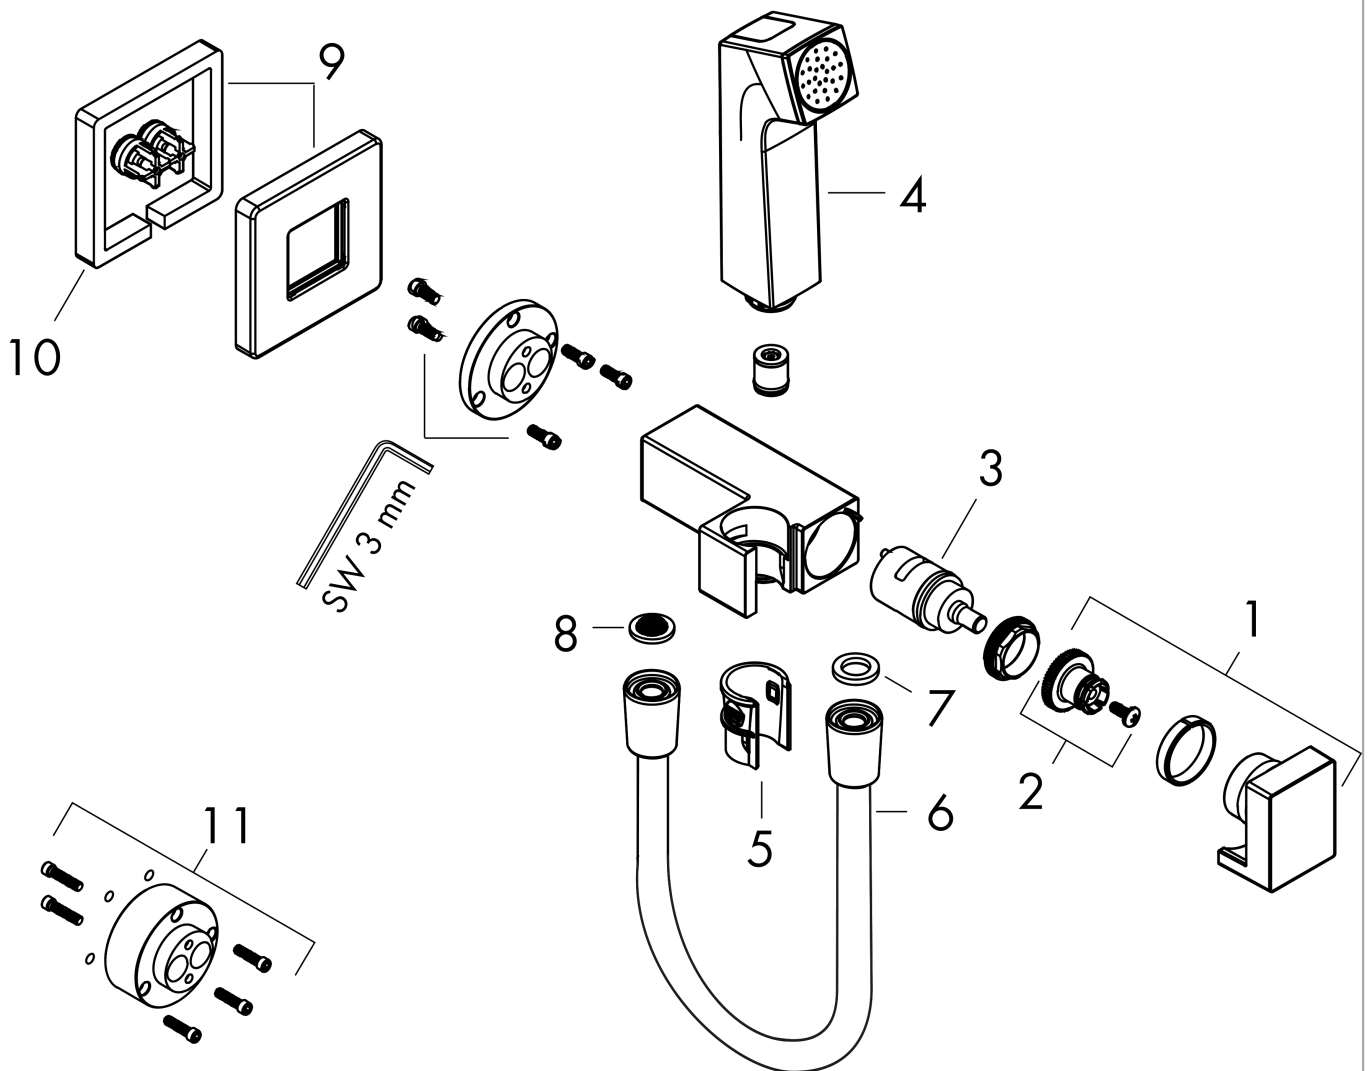

Bidette hand shower 1jet E EcoSmart+ for mixed water with shower holder and shower hose 125 cm

Finish: **Chrome** Article Number: **29233000**

Description

product features

- consists of: bidette hand shower, shut-off valve with integrated shower holder, shower hose
- shower head size: 28 mm
- integrated support function
- maximum flow rate at 3 bar: 5 l/min
- minimum flow pressure: 1 bar
- operating pressure: min. 1 bar/max. 10 bar
- pivot connector prevents hose from tangling
- for shower hoses with conical or cylindrical nut on both sides
- with non-return valve
- wall supports of metal
- wall mounting: screw fastening
- rinseable screen seal
- not intrinsically safe against backflow
- not suitable for operation in countries with valid EN 1717
- EU taxonomy: max. 6 l/min - Substantial Contribution (SC) possible

Technology

Product image

Scale drawing

Bidette hand shower 1jet E EcoSmart+ for mixed water with shower holder and shower hose 125 cm

Finish: **Chrome** Article Number: **29233000**

Flowchart

Bidette hand shower 1jet E EcoSmart+ for mixed water with shower holder and shower hose 125 cm

Finish: **Chrome** Article Number: **29233000**

Exploded Drawing

Year of production: >10/22

Bidette hand shower 1jet E EcoSmart+ for mixed water with shower holder and shower hose 125 cm

Finish: **Chrome** Article Number: **29233000**

Spare part list

Year of production: >10/22

Pos.	Description	Article Number	PC	PU
1	handle	94570000	10	1
2	handle fixing set	94565000	1	1
3	shut off unit	94566000	8	1
4	handshower	94572000	10	1
5	guide	94635000	2	1
6	shower hose Isiflex'B 1,25 m	28272000	99	1
7	seal	98058000	1	1
8	filter packing	94246000	1	1
9	escutcheon	94571000	8	1
10	non return valve	93250000	5	1
11	extension set	94574000	8	1