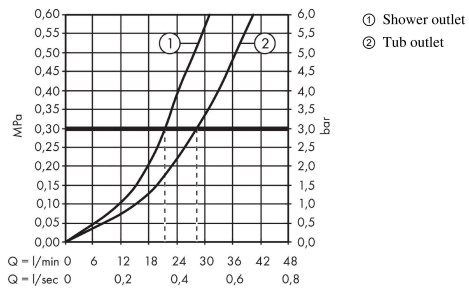

Rebris S

Single lever bath mixer for concealed installation for iBox universal

Finish: **Chrome** Article Number: **72466000**

Flowchart