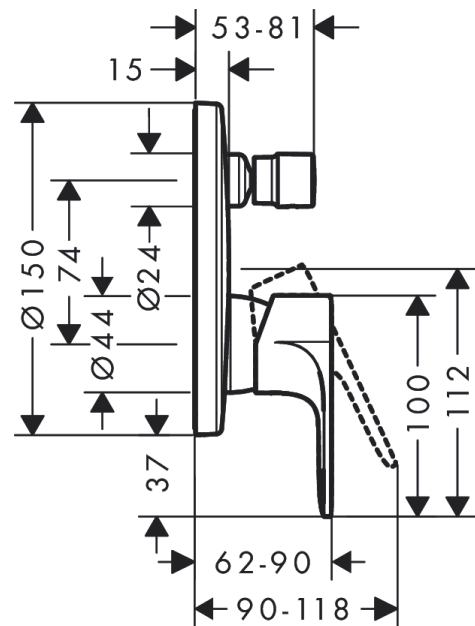

#### product features

- 2 functions
- flow rate upper outlet: 21 l/min
- flow rate lower outlet: 29 l/min
- maximum flow rate at 3 bar: 27,6 l/min
- flow rate for bath spout at 3 bar: 27,6 l/min
- flow rate of hand shower at 3 bar: 21,2 l/min
- ceramic cartridge
- temperature limitation adjustable
- diverter with automatic resetting
- with silencer
- connection type: basic set
- wall-mounted
- min. operating pressure: 1 bar
- max. operating pressure: 10 bar

### Product image

### Scale drawing

**Rebris S**

**Single lever bath mixer for concealed installation for iBox universal**

Finish: **Chrome** Article Number: **72466000**

**Flowchart**

**Rebris S**

**Single lever bath mixer for concealed installation for iBox universal**

Finish: **Chrome** Article Number: **72466000**

**Exploded Drawing**

Year of production: >06/22