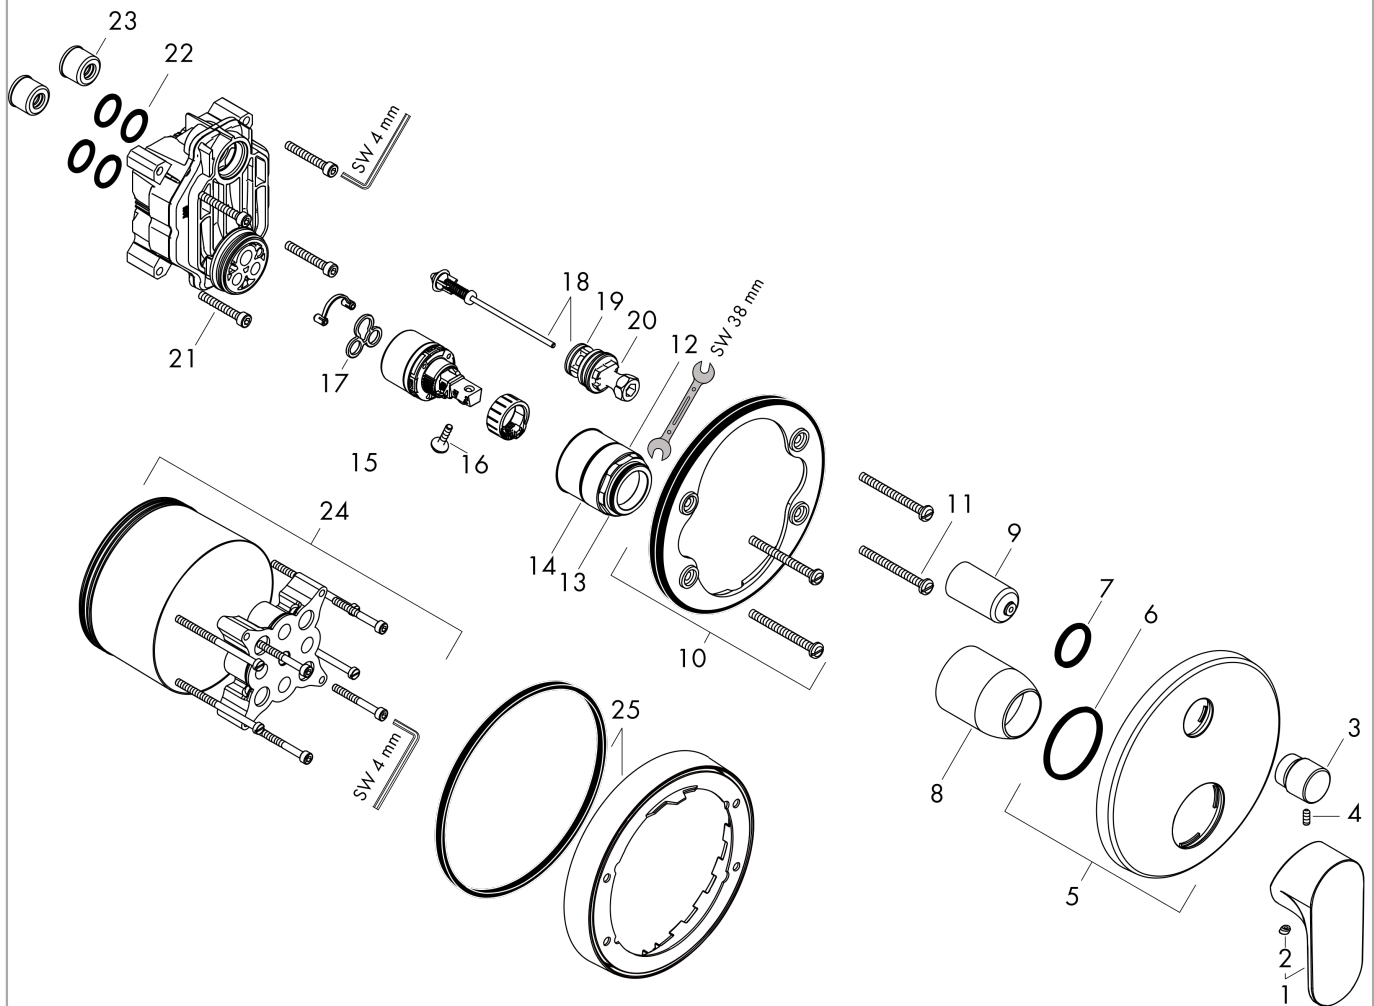

#### product features

- 2 functions
- flow rate upper outlet: 21 l/min
- flow rate lower outlet: 29 l/min
- maximum flow rate at 3 bar: 27,6 l/min
- flow rate for bath spout at 3 bar: 27,6 l/min
- flow rate of hand shower at 3 bar: 21,2 l/min
- ceramic cartridge
- temperature limitation adjustable
- diverter with automatic resetting
- with silencer
- connection type: basic set
- wall-mounted
- min. operating pressure: 1 bar
- max. operating pressure: 10 bar

### Scale drawing

**Rebris S**

**Single lever bath mixer for concealed installation for iBox universal**

Finish: **Chrome** Article Number: **72466000**

**Flowchart**

**Rebris S**

**Single lever bath mixer for concealed installation for iBox universal**

Finish: **Chrome** Article Number: **72466000**

**Exploded Drawing**

Year of production: >06/22

### Spare part list

Year of production: >06/22

Pos.	Description	Article Number	PC	PU
1	handle	94654000	10	1
2	screw cover	96338000	1	1
3	diverter knob	98795000	10	1
4	hollow set screw M4x10	97667000	1	1
5	escutcheon Ø 150 mm	98791000	11	1
6	O-ring 43x3	98418000	1	1
7	O-ring 23x3	98142000	1	1
8	sleeve	98790000	8	1
9	sleeve	98794000	8	1
10	holder for escutcheon	98793000	9	1
11	set of fixing screws	96454000	3	1
12	nut	98796000	9	1
13	O-ring 30x1,5	98433000	1	1
14	O-ring 39x1,5	98400000	1	1
15	cartridge, assy	92730000	11	1
16	locking screw for handle	95140000	2	1
17	seal	95008000	3	1
18	selector assy	95014000	11	1
19	O-ring 16x2,3	98207000	1	1
20	O-ring 20x2,5	92602000	2	1
21	set of screws	93243000	3	1
22	O-ring 16x2	98133000	1	1
23	noise reduction	94073000	7	1
24	extension 25 mm	13595000	99	1
25	extension 22 mm (Ø 150 mm)	13597000	99	1
a	concealed item	01800180	99	1
b	extension 10 mm for iBox universal with shut-off unit	92332000	15	1
c	set of screws	93244000	3	1