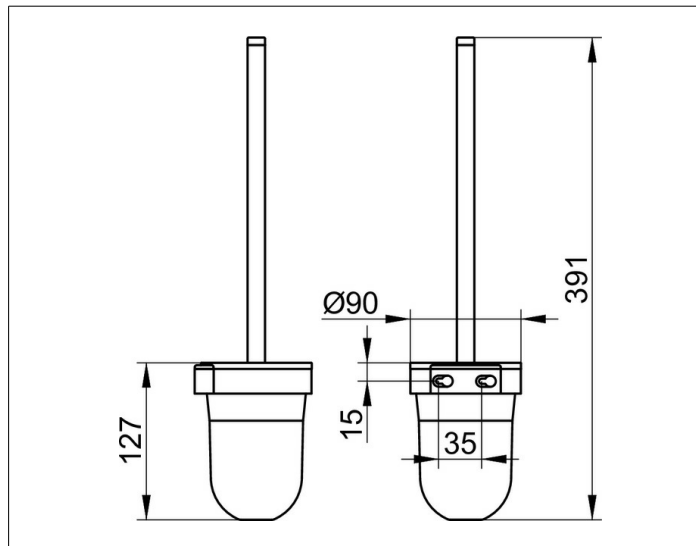

## ОПИСАНИЕ ИЗДЕЛИЯ

в комплекте с непрозрачной пластиковой колбой,  
ершом с ручкой и запасной головкой ершика

## СПЕЦИФИКАЦИИ

KEUCO CITY.2 toilet brush set 02764010100  
chrome-plated toilet brush set in a new clear design  
wall mounted model complete with brush  
removable synthetic insert for easy cleaning  
height 127 mm (height including the brush 393 mm), diameter 90 mm,  
projection 95 mm  
The toilet brush is fitted hidden  
Delivery incl. corrosion-free mounting material