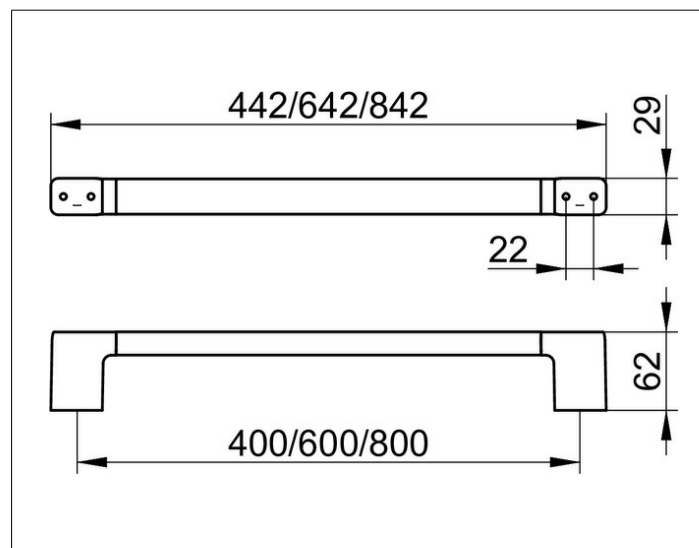

ЧЕРТЕЖ

ПОВЕРХНОСТЬ

хром

ГАБАРИТЫ

400 mm

СПЕЦИФИКАЦИИ

KEUCO COLLECTION MOLL towel rail 12701010400

Chrome-plated towel rail, in an esthetic design with slightly rounded edges, Anti-static, easy to clean

Centre to centre 15-3/4" with overall width of 17-7/16"

Depth 2-7/16"

The towel rail is fitted with 4 hidden fixing points
incl. corrosion-free mounting material