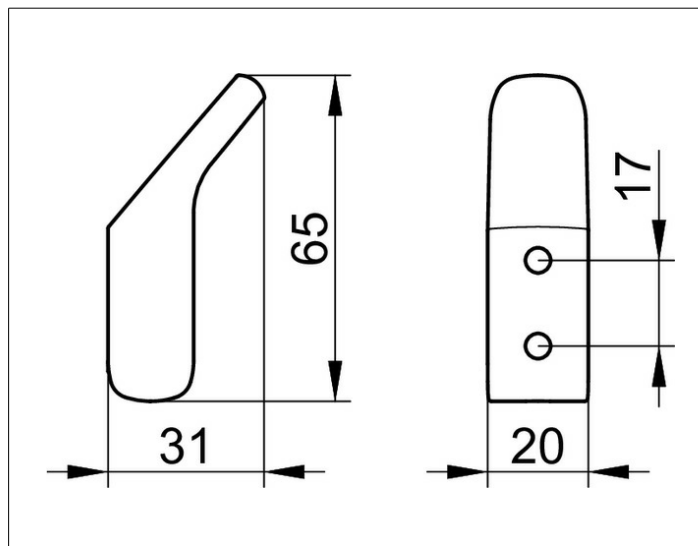

Collection Moll

12715010000 Крючок для полотенца

ИЗДЕЛИЕ

ЧЕРТЕЖ

ПОВЕРХНОСТЬ

хром

СПЕЦИФИКАЦИИ

KEUCO COLLECTION MOLL towel hook 12715010000

Chrome-plated towel hook in an esthetic design with slightly rounded edges, Rectangular base, rectangular supporting area, hook head rounded edges, Easy to clean

Projection 1-1/4", Width 13/16", Total height 2-9/16"

The towel hook is fitted with 2 hidden fixing points, incl. corrosion-free material