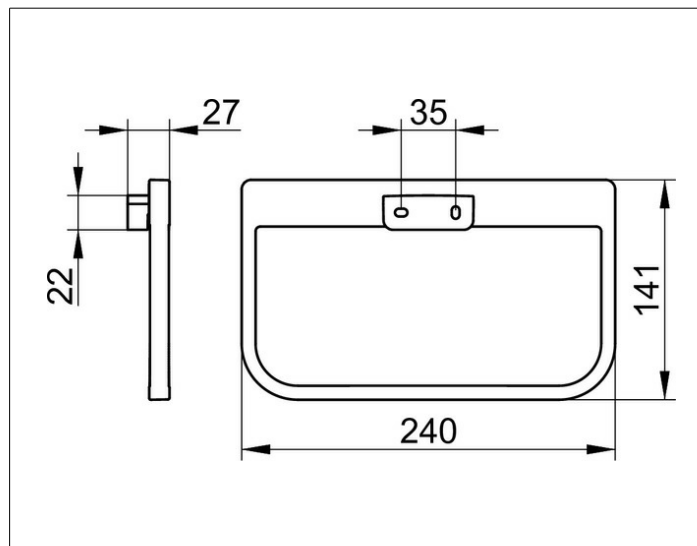

Collection Moll

12721010000 Кольцо для полотенца

ИЗДЕЛИЕ

ЧЕРТЕЖ

ПОВЕРХНОСТЬ

хром

СПЕЦИФИКАЦИИ

KEUCO COLLECTION MOLL towel ring 1272010000

Chrome-plated towel ring in an esthetic design with slightly rounded edges, closed form, rectangular, bottom edges are rounded, towel ring swivels, anti-static, easy to clean

Width 9-7/16", Height 9-9/16"

The towel ring is fitted with two hidden fixing points
incl. corrosion-free mounting material