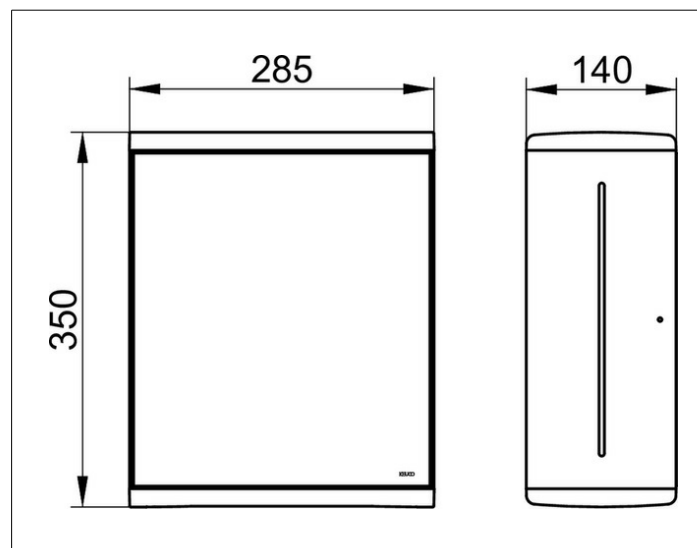

Collection Moll

12785010200 Дозатор бумажных полотенец

ИЗДЕЛИЕ

ЧЕРТЕЖ

ОПИСАНИЕ ИЗДЕЛИЯ

зеркальная дверь

ПОВЕРХНОСТЬ

алюминий серебристый анодированный (E6 Ебелый (RAL 9003)

СПЕЦИФИКАЦИИ

KEUCO COLLECTION MOLL paper towel dispenser 12785010200
Paper towel dispenser aluminum silver anodized with a mirrored-glass swing door,
Door hinge right, pivoting range approx. 11-1/16", and max. 95°,
Wall mounted, plastic lid and base, mat, white, RAL 9003
Total depth with door opened 16-1/16", for folded paper towels, length up to 9-7/8",
Width from 3-15/16" up to 4-7/8", Height 13-13/16", Width 11-3/16"
Projection 5-7/16"
The paper towel dispenser is fitted with 4 hidden fixing points incl. corrosion-free mounting material