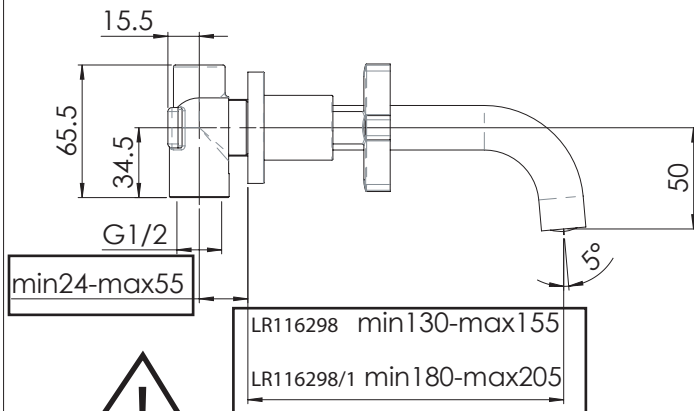

Not included / Non incluso / Non Inclus / Nie zawarty/ No incluido / Nao incluido

1

B

2

3

A

4