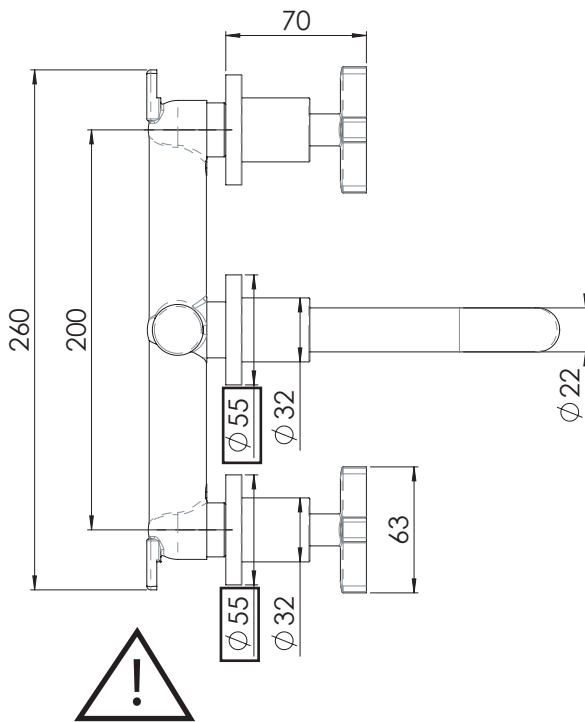

Not included / Non incluso / Non Inclus / Nie zawarty/ No incluido / Nao incluido

1

B

2

3

A

4