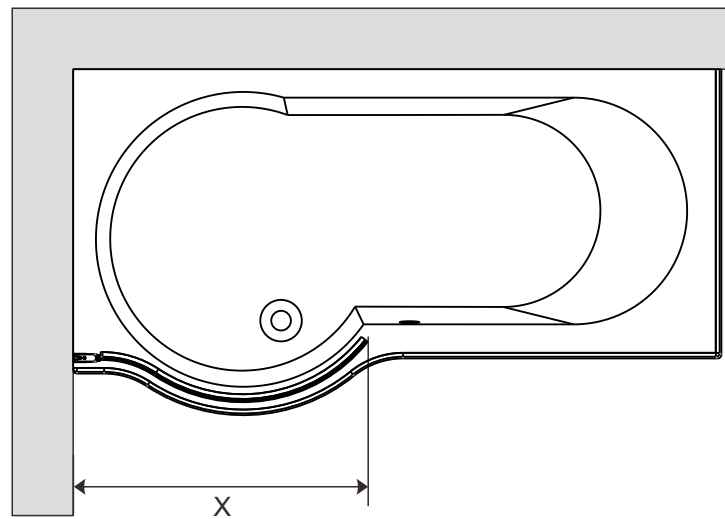

NO	Qty	Description	NO	Qty	Description
1	4	Chrome Screw cap	6	1	Clear door
2	1	Wall Chanel	7	1	Back splash gasket
3	4	ST4X13 screw			
4	3	Wall anchor			
5	3	ST4X40 screw			

SIZE	X
760mm	753~767mm

4

5

6

RIHO