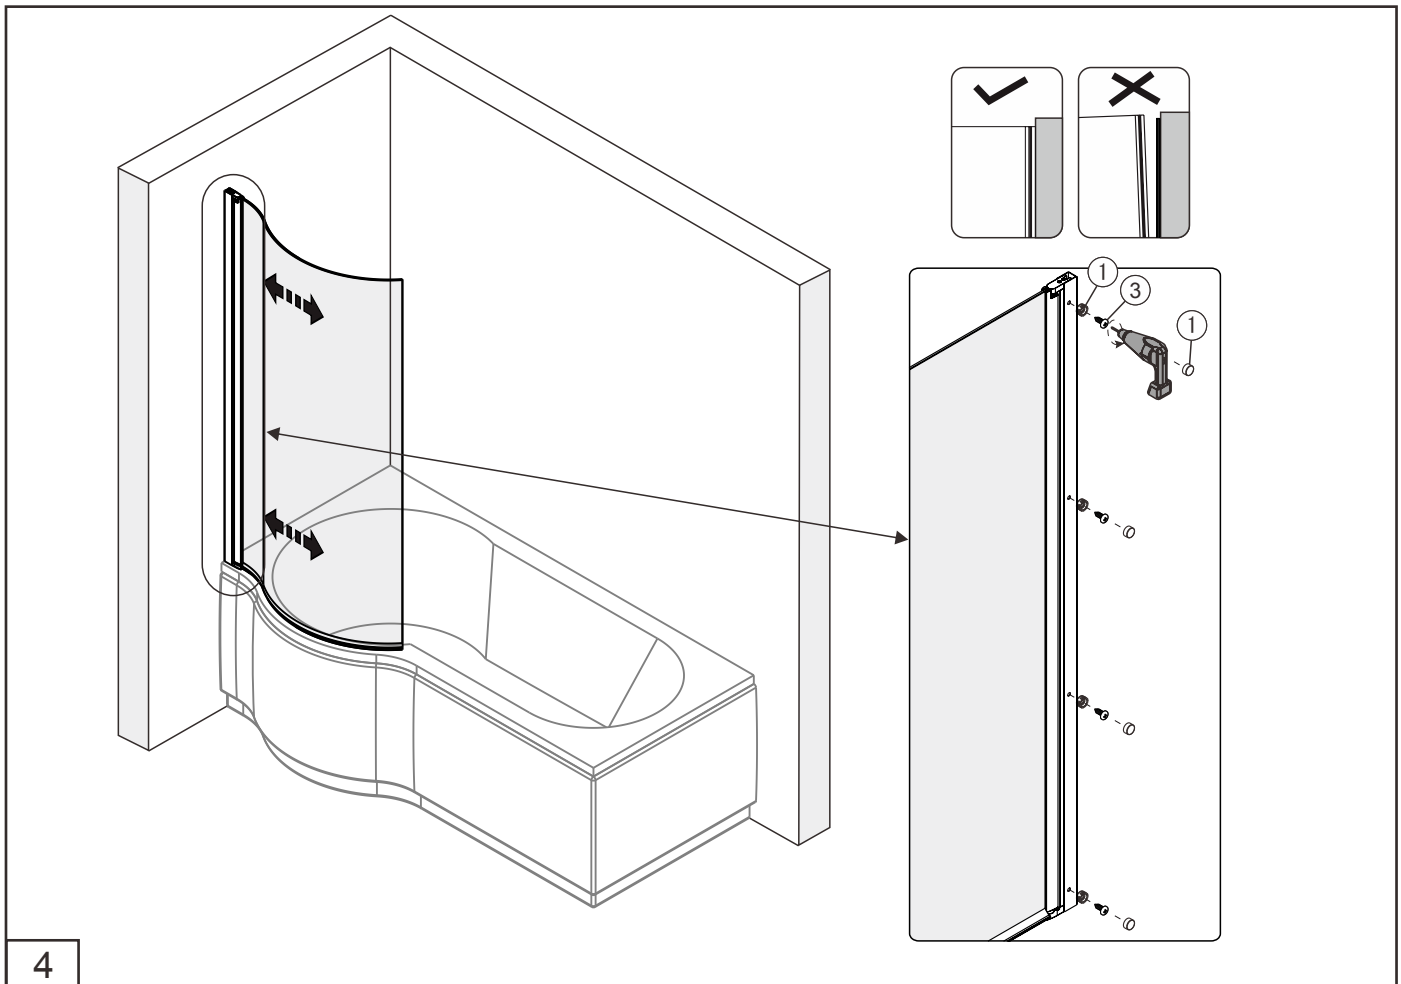

NO	Qty	Description	NO	Qty	Description
1	4	Chrome Screw cap	6	1	Clear door
2	1	Wall Chanel	7	1	Back splash gasket
3	4	ST4X13 screw			
4	3	Wall anchor			
5	3	ST4X40 screw			

SIZE	X
760mm	753~767mm

4

5

6

RIHO