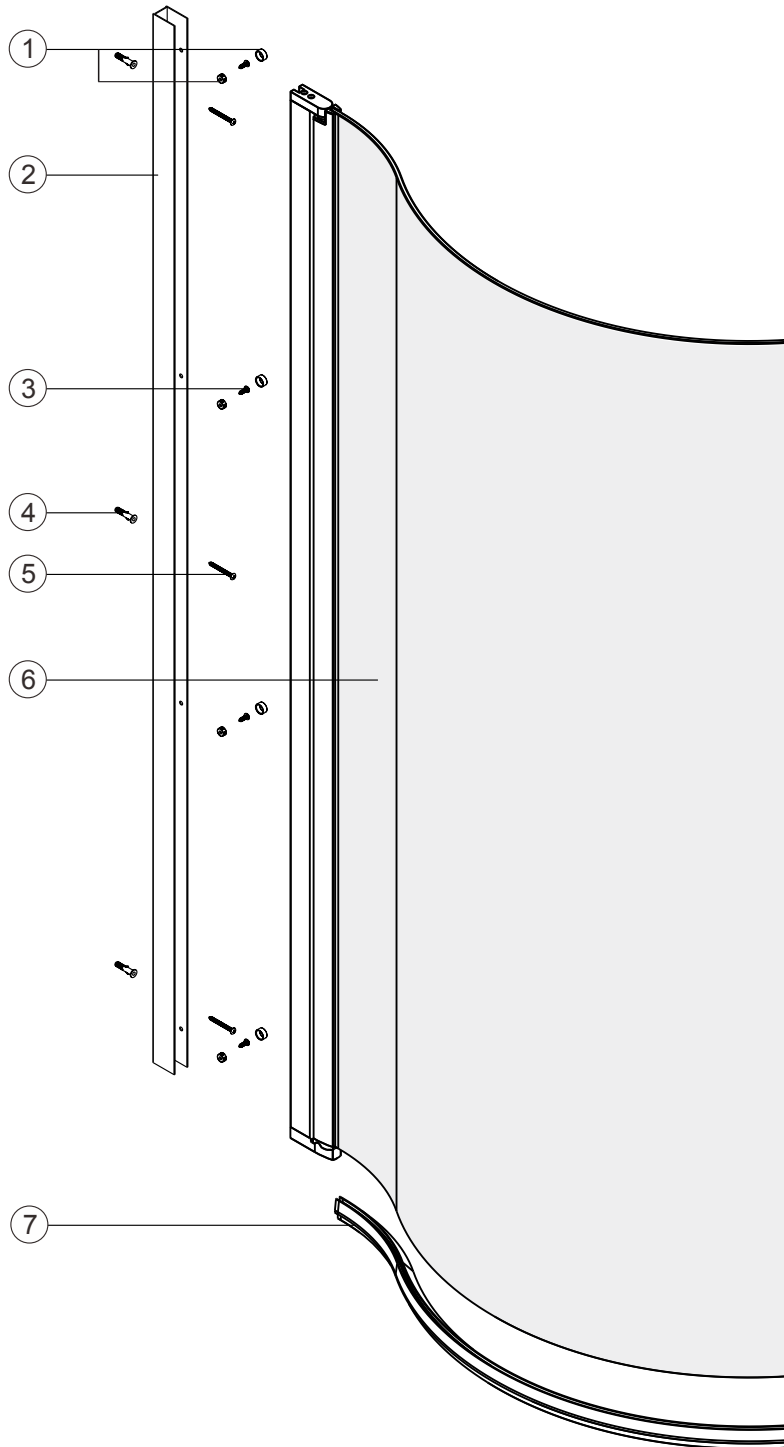

NO	Qty	Description	NO	Qty	Description
1	4	Chrome Screw cap	6	1	Clear door
2	1	Wall Chanel	7	1	Back splash gasket
3	4	ST4X13 screw			
4	3	Wall anchor			
5	3	ST4X40 screw			

SIZE	X
760mm	753~767mm

4

5

6

RIHO