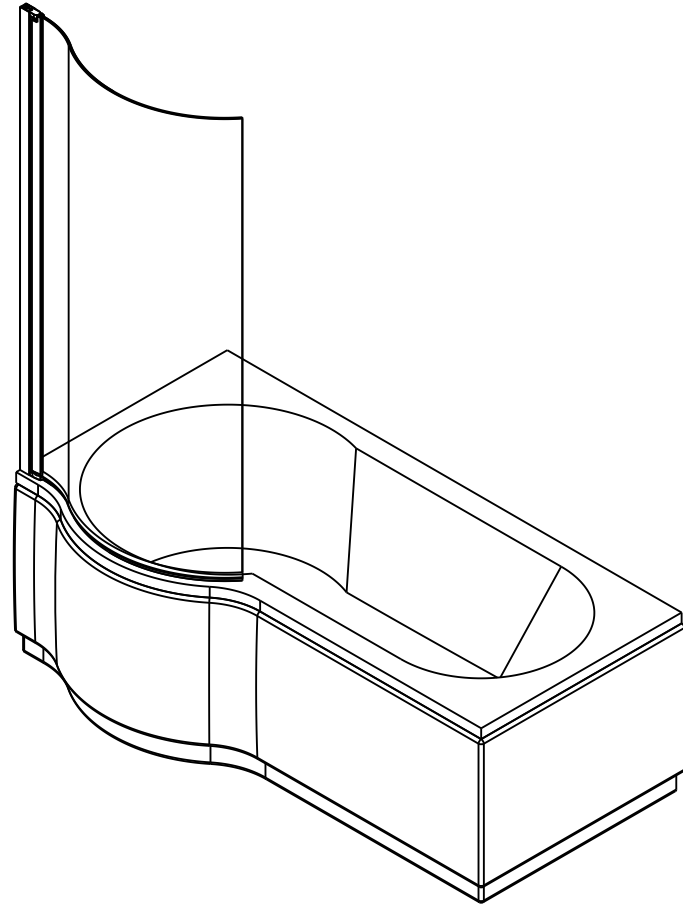

NO	Qty	Description	NO	Qty	Description
1	4	Chrome Screw cap	6	1	Clear door
2	1	Wall Chanel	7	1	Back splash gasket
3	4	ST4X13 screw			
4	3	Wall anchor			
5	3	ST4X40 screw			

SIZE	X
760mm	753~767mm

4

5

6

RIHO