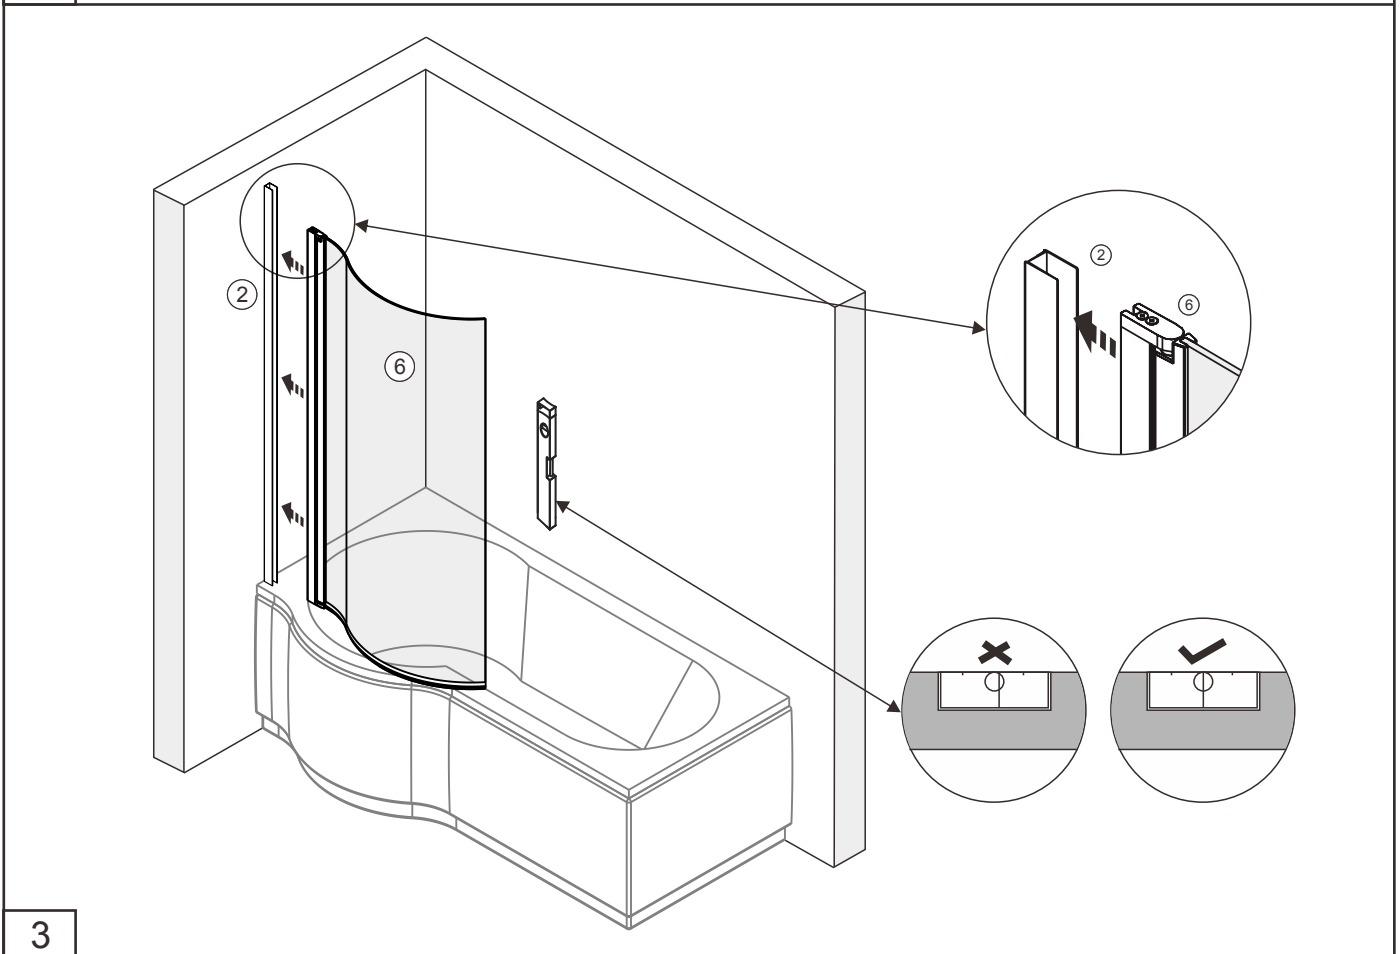

NO	Qty	Description	NO	Qty	Description
1	4	Chrome Screw cap	6	1	Clear door
2	1	Wall Chanel	7	1	Back splash gasket
3	4	ST4X13 screw			
4	3	Wall anchor			
5	3	ST4X40 screw			

SIZE	X
760mm	753~767mm

4

5

6

RIHO