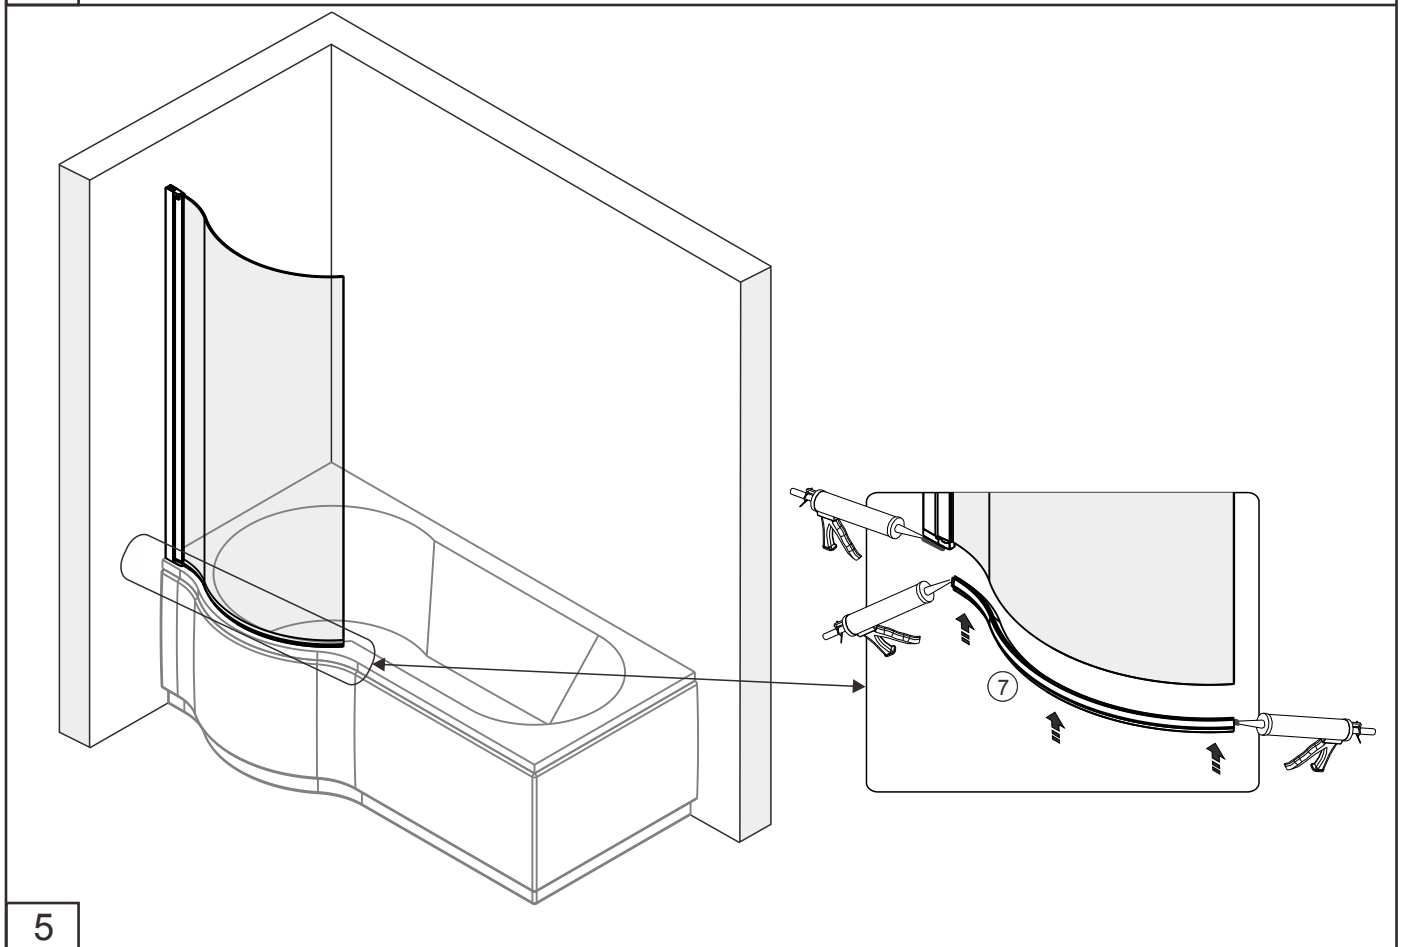

NO	Qty	Description	NO	Qty	Description
1	4	Chrome Screw cap	6	1	Clear door
2	1	Wall Chanel	7	1	Back splash gasket
3	4	ST4X13 screw			
4	3	Wall anchor			
5	3	ST4X40 screw			

SIZE	X
760mm	753~767mm

4

5

6

RIHO