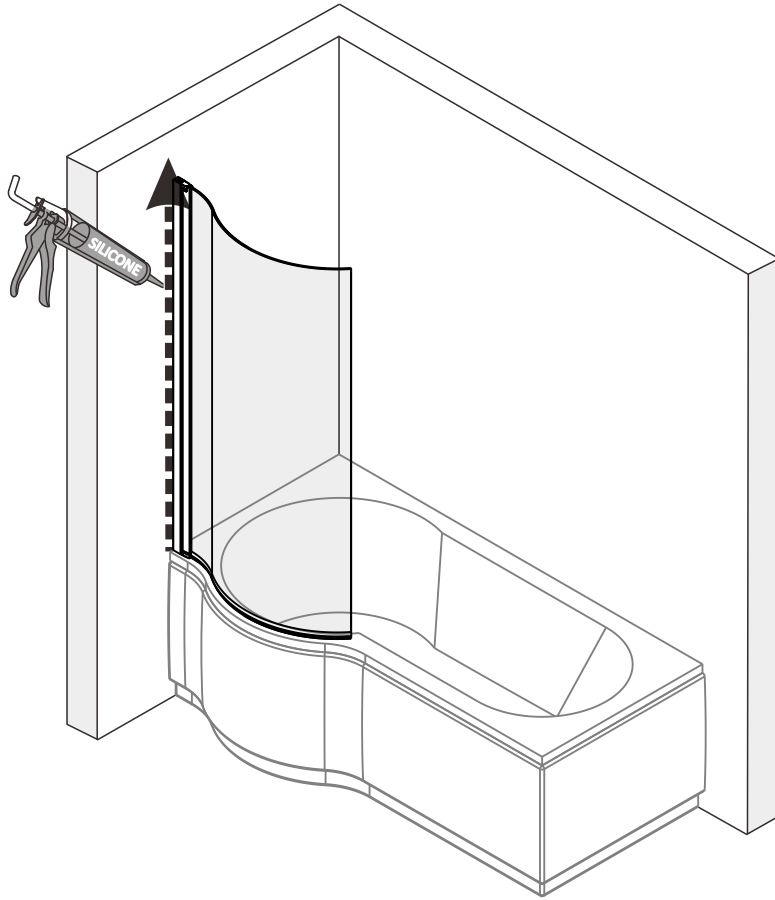

NO	Qty	Description	NO	Qty	Description
1	4	Chrome Screw cap	6	1	Clear door
2	1	Wall Chanel	7	1	Back splash gasket
3	4	ST4X13 screw			
4	3	Wall anchor			
5	3	ST4X40 screw			

SIZE	X
760mm	753~767mm

4

5

6

RIHO