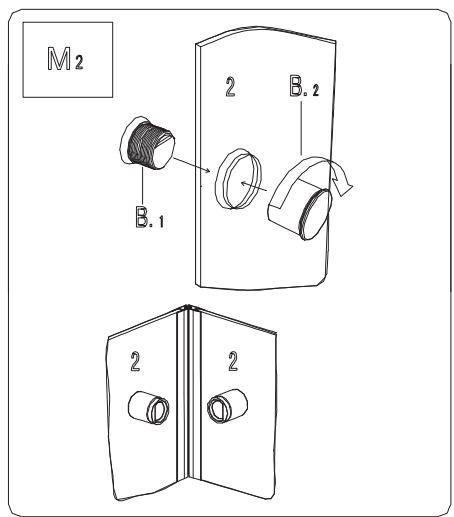

Инструкция по установке

VN-55

NO.	Designation	Pieces
3.1		X1
1		X1
2		X1
3.2		X1
4		X2
5		X6+1
6		X6+1
7		X6+1
8		X4
9		X4
10		X6+1
11		X1
12.1		X4
12.2		X8
12.3		X4
12.4		X2
12.5		X2

NO.	Designation	Pieces	
13	A.1		X2
	A.2		X2
	A.3		X1
	A.4		X1
	B.1		X1
	B.2		X1
14	C.1		X1
	C.2		X2
	C.3		X2
	C.4		X4
	C.5		X1
	C.6		X1
14.1		X1	
14.2		X1	
15		X4 +1	
16		X4 +1	
17		X2	
18		X1	
19		X1	
		ø8	
		ø3.2	

13.

14.

15.

16.

17.

18.

24h 